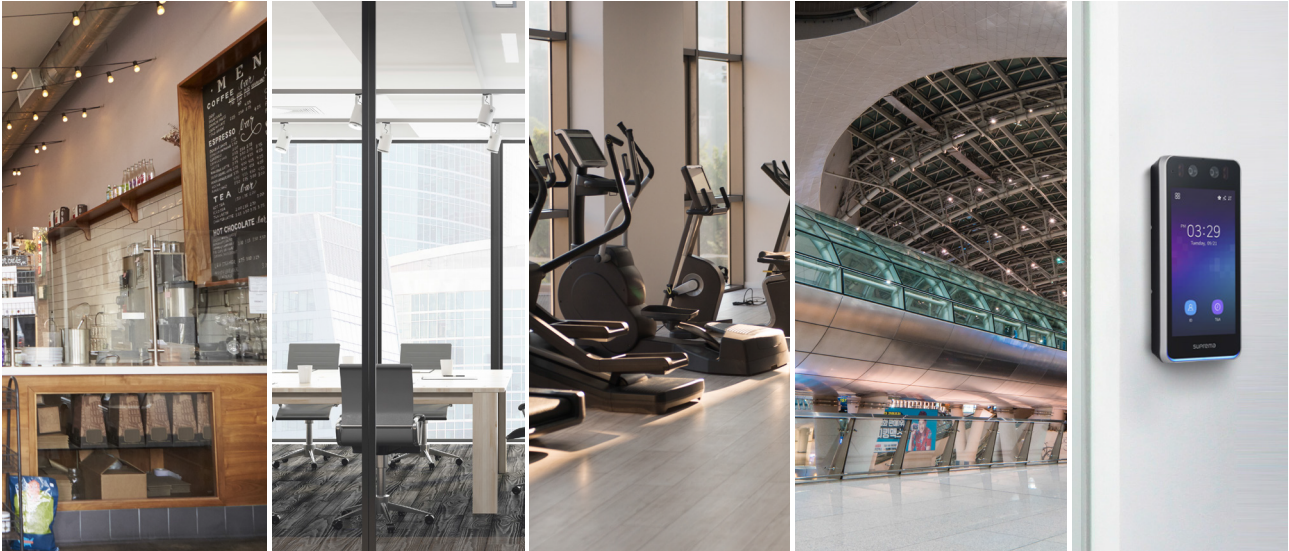

Facial Recognition

Mobile Access

QR and Barcode*

*Available by the end of 2022

RFID Card

The Perfect Attendance Point, the Perfect Access Point.

BioStation 3 is easy to install and scale in any environment, from small offices to massive enterprise buildings. It features a 47% size reduction compared to Suprema's previous bestselling facial recognition terminal, FaceStation F2.

- Slim and compact design
- Less wiring and quick installation through Wi-Fi and POE+ support
- Simple to add on new features via custom USB host connecting to SIM Slot, RS232, etc.
- Suitable for indoor and outdoor environments — the terminal is rated IP65 and IK06*

*Refer to the installation guide for details

Fast and Smart AI Optimized for Facial Recognition Access

BioStation 3 is easy to install and scale in any environment, from small offices to massive enterprise buildings. It features a 47% size reduction compared to Suprema's previous bestselling facial recognition terminal, FaceStation F2.