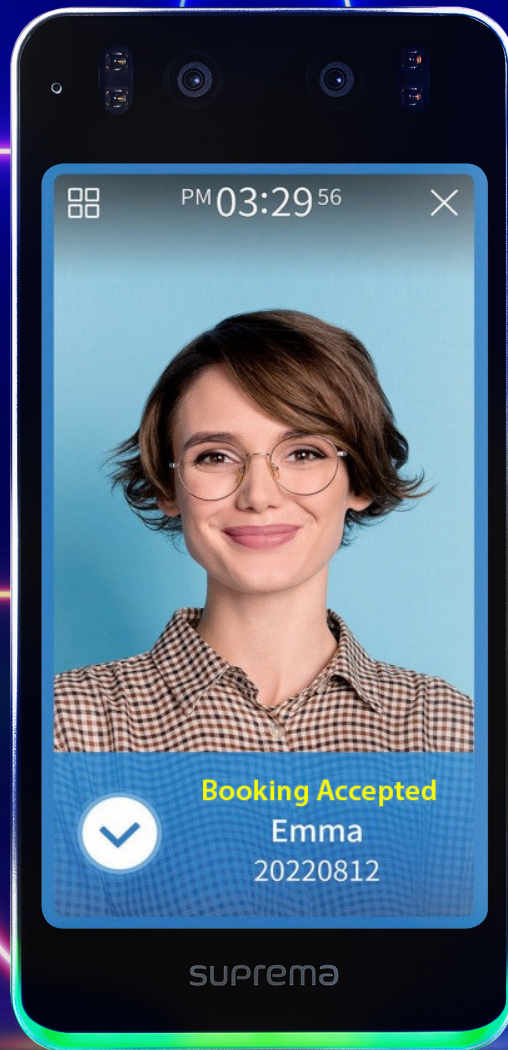

BioStation 3

Our Flagship Attendance / Access Point.

suprema
SECURITY & BIOMETRICS

Overview

BioStation 3 sets a new standard for time and attendance and access control devices, providing improved reliability and security for organizations of all sizes.

With highly advanced facial recognition, credentials, and usability features, BioStation 3 makes it easier than ever to record accurate attendance information, whilst securely protecting an organization's physical security and users' personal data.

Facial Recognition

Mobile Access

QR and Barcode*

*Available by the end of 2022

RFID Card

The Perfect Attendance Point, the Perfect Access Point.

BioStation 3 is easy to install and scale in any environment, from small offices to massive enterprise buildings. It features a 47% size reduction compared to Suprema's previous bestselling facial recognition terminal, FaceStation F2.