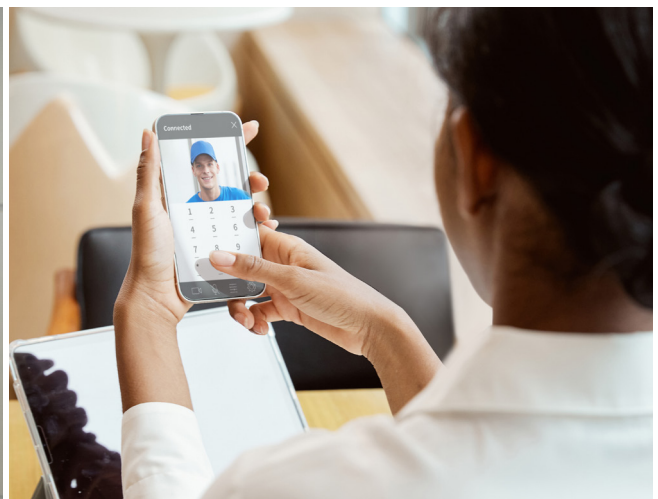

Easy Communication Across All Access Points

BioStation 3 enables integrated management over an entire access control system.

- Communicate seamlessly with all doors via VoIP Intercom
- Enable video monitoring via RTSP(Real Time Streaming Protocol)